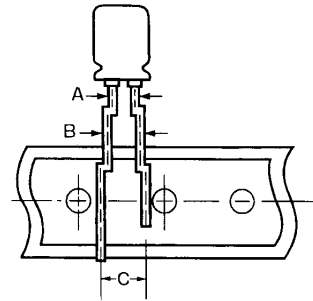

ALUMINUM ELECTROLYTIC CAPACITOR

FORMED RADIAL LEADS FOR TAPING

LEAD FORMED STYLE NO. 1:

Available for body size (D x L) mm: 4x7, 5x11, 6.3x11, 8x11

BODAY SIZE	DIMENSIONS	
	A	B
4x7	1.5	5.0
5x11	2.0	5.0
6.3x11	3.5	5.0
8x11	3.5	5.0

LEAD FORMED STYLE NO. 2:

Available for body size (D x L) mm: 4x7, 5x11, 6.3x11

BODAY SIZE	DIMENSIONS		
	A	B	C
4x7	1.5	2.0	5.0
	1.5	2.5	5.0
	1.5	3.5	5.0
5x11	2.0	2.5	5.0
	2.0	3.5	5.0
6.3x11	2.5	3.5	5.0

LEAD FORMED STYLE NO. 3:

Available for body size (D x L) mm: 4x7, 5x11

BODAY SIZE	DIMENSIONS			
	A	B	C	D
4x7	1.5	5.0	2.5	5.0
5x11	2.0	5.0	2.5	5.0