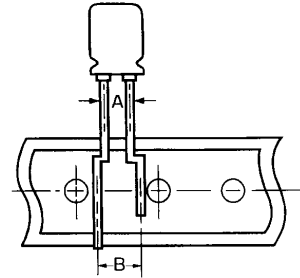

ALUMINUM ELECTROLYTIC CAPACITOR

FORMED RADIAL LEADS FOR TAPING

LEAD FORMED STYLE NO. 1:

Available for body size (D x L) mm: 4x7, 5x11, 6.3x11, 8x11

BODAY SIZE	DIMENSIONS	
	A	B
4x7	1.5	5.0
5x11	2.0	5.0
6.3x11	3.5	5.0
8x11	3.5	5.0

LEAD FORMED STYLE NO. 2:

Available for body size (D x L) mm: 4x7, 5x11, 6.3x11

BODAY SIZE	DIMENSIONS		
	A	B	C
4x7	1.5	2.0	5.0
	1.5	2.5	5.0
	1.5	3.5	5.0
5x11	2.0	2.5	5.0
	2.0	3.5	5.0
6.3x11	2.5	3.5	5.0

LEAD FORMED STYLE NO. 3:

Available for body size (D x L) mm: 4x7, 5x11

BODAY SIZE	DIMENSIONS			
	A	B	C	D
4x7	1.5	5.0	2.5	5.0
5x11	2.0	5.0	2.5	5.0